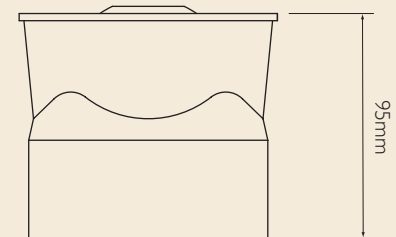

Symphoni sounders are extremely efficient wall sounders that complement the Squashni Micro base sounder. Like the Squashni Micro there is a standard version providing UK alarm tones and an "E" version that has tones including the German DIN tone and the Netherlands Slow Whoop.

- HIGH OUTPUT
- ULTRA LOW CURRENT
- AUTOMATIC SYNCHRONISATION
- VOLUME CONTROL
- LOCKABLE BASE

Specification

Voltage	12 - 30Vdc
Current	5mA
Sound output	100dB(A)
Tones	3
Volume control	20dB
Monitoring	Reverse polarity
Temperature	- 10°C to + 55°C
Protection	IP42
Construction	ABS
Weight	0.21Kg
Colours	Red or white